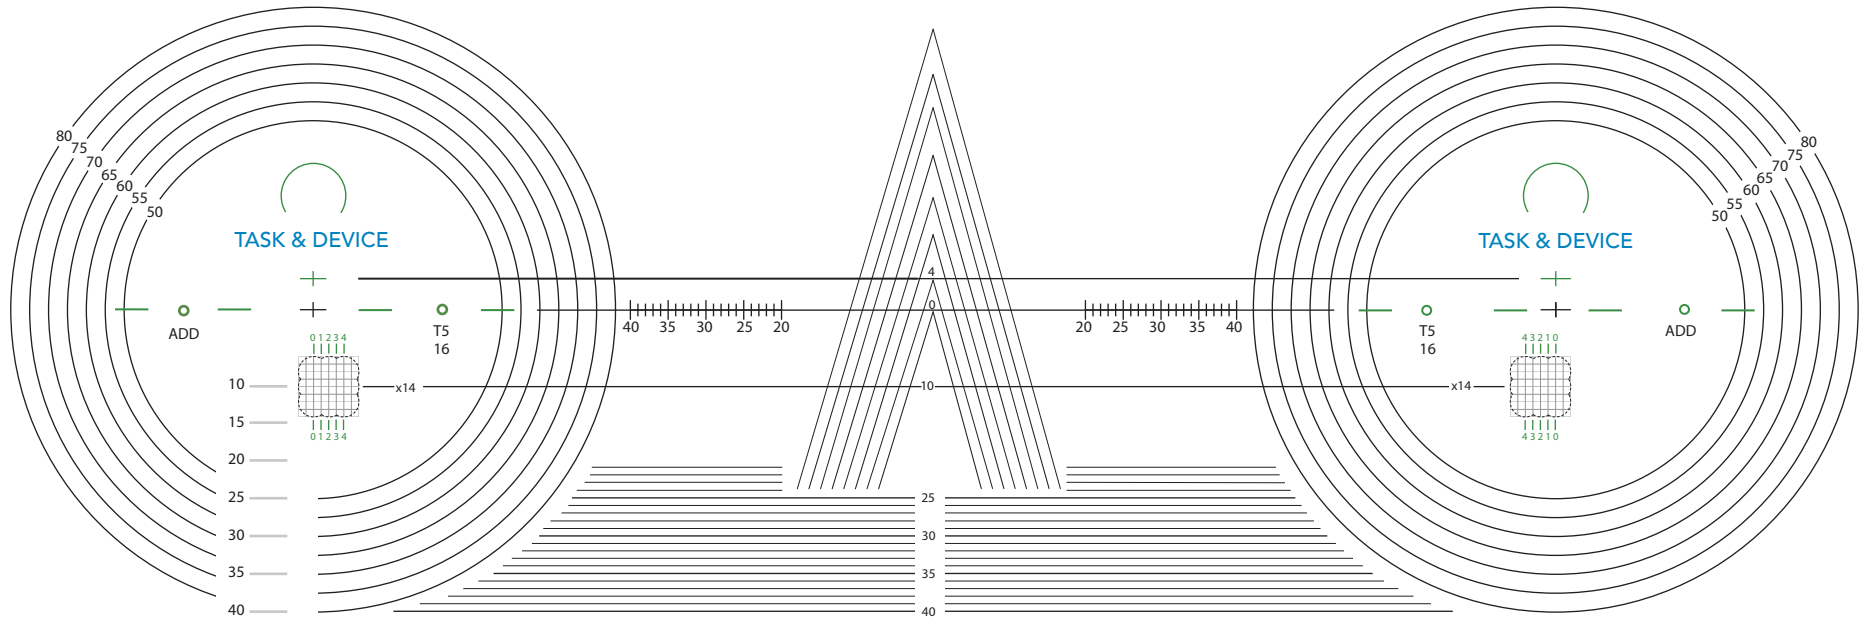

PERFECTION
Lens Series

TASK & DEVICE CENTRATION CHART

ADD CODES

0.75 = 07	2.25 = 22
1.00 = 10	2.50 = 25
1.25 = 12	2.75 = 27
1.50 = 15	3.00 = 30
1.75 = 17	3.25 = 32
2.00 = 20	3.50 = 35

TASK & DEVICE MARKINGS

T	= Task
TA	= Task Accuracy
D	= Device
DA	= Device Accuracy

INDEX MARKINGS

1.5 = 5	1.59 = 9
1.53 = 3	1.6 = 6
1.58 = 8	1.67 = 7
	1.74 = 4

CR SURFACING
Laboratories