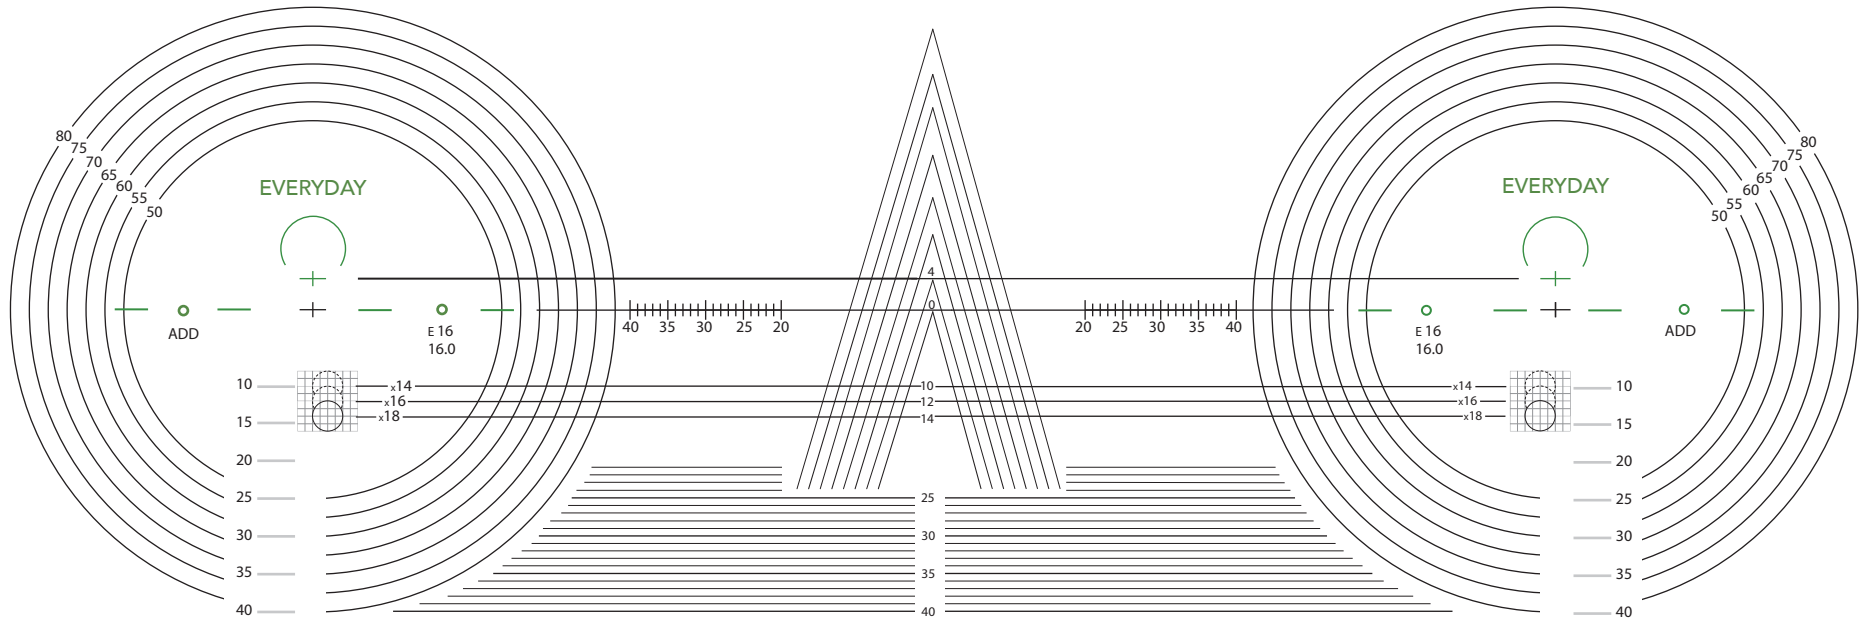

PERFECTION
Lens Series

EVERYDAY RANGE CENTRATION CHART

ADD CODES

0.75 = 07	2.25 = 22
1.00 = 10	2.50 = 25
1.25 = 12	2.75 = 27
1.50 = 15	3.00 = 30
1.75 = 17	3.25 = 32
2.00 = 20	3.50 = 35

EVERYDAY MARKINGS

E	= Everyday
EA	= Everyday Accuracy
W	= Everyday Wide
WA	= Everyday Wide Accuracy

INDEX MARKINGS

1.5 = 5	1.59 = 9
1.53 = 3	1.6 = 6
1.58 = 8	1.67 = 7
	1.74 = 4

CR SURFACING
Laboratories