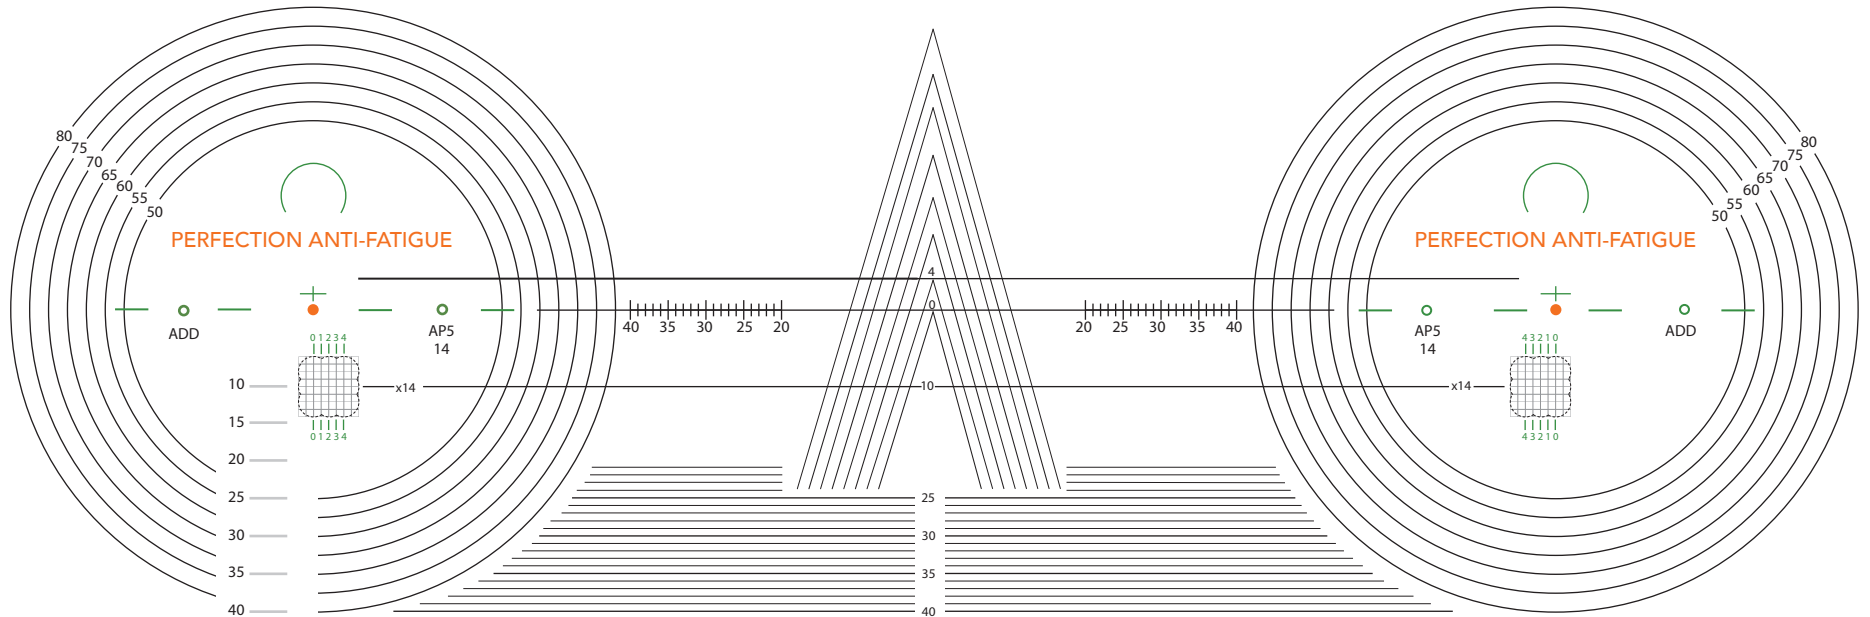

PERFECTION
Lens Series

ANTI-FATIGUE CENTRATION CHART

ADD CODES

0.50 = **05**
0.75 = **07**
1.00 = **10**

ANTI-FATIGUE MARKINGS

AP = Anti-Fatigue
APA = Anti-Fatigue Accuracy

INDEX MARKINGS

1.5 = **5** 1.59 = **9**
1.53 = **3** 1.6 = **6**
1.58 = **8** 1.67 = **7**
1.74 = **4**